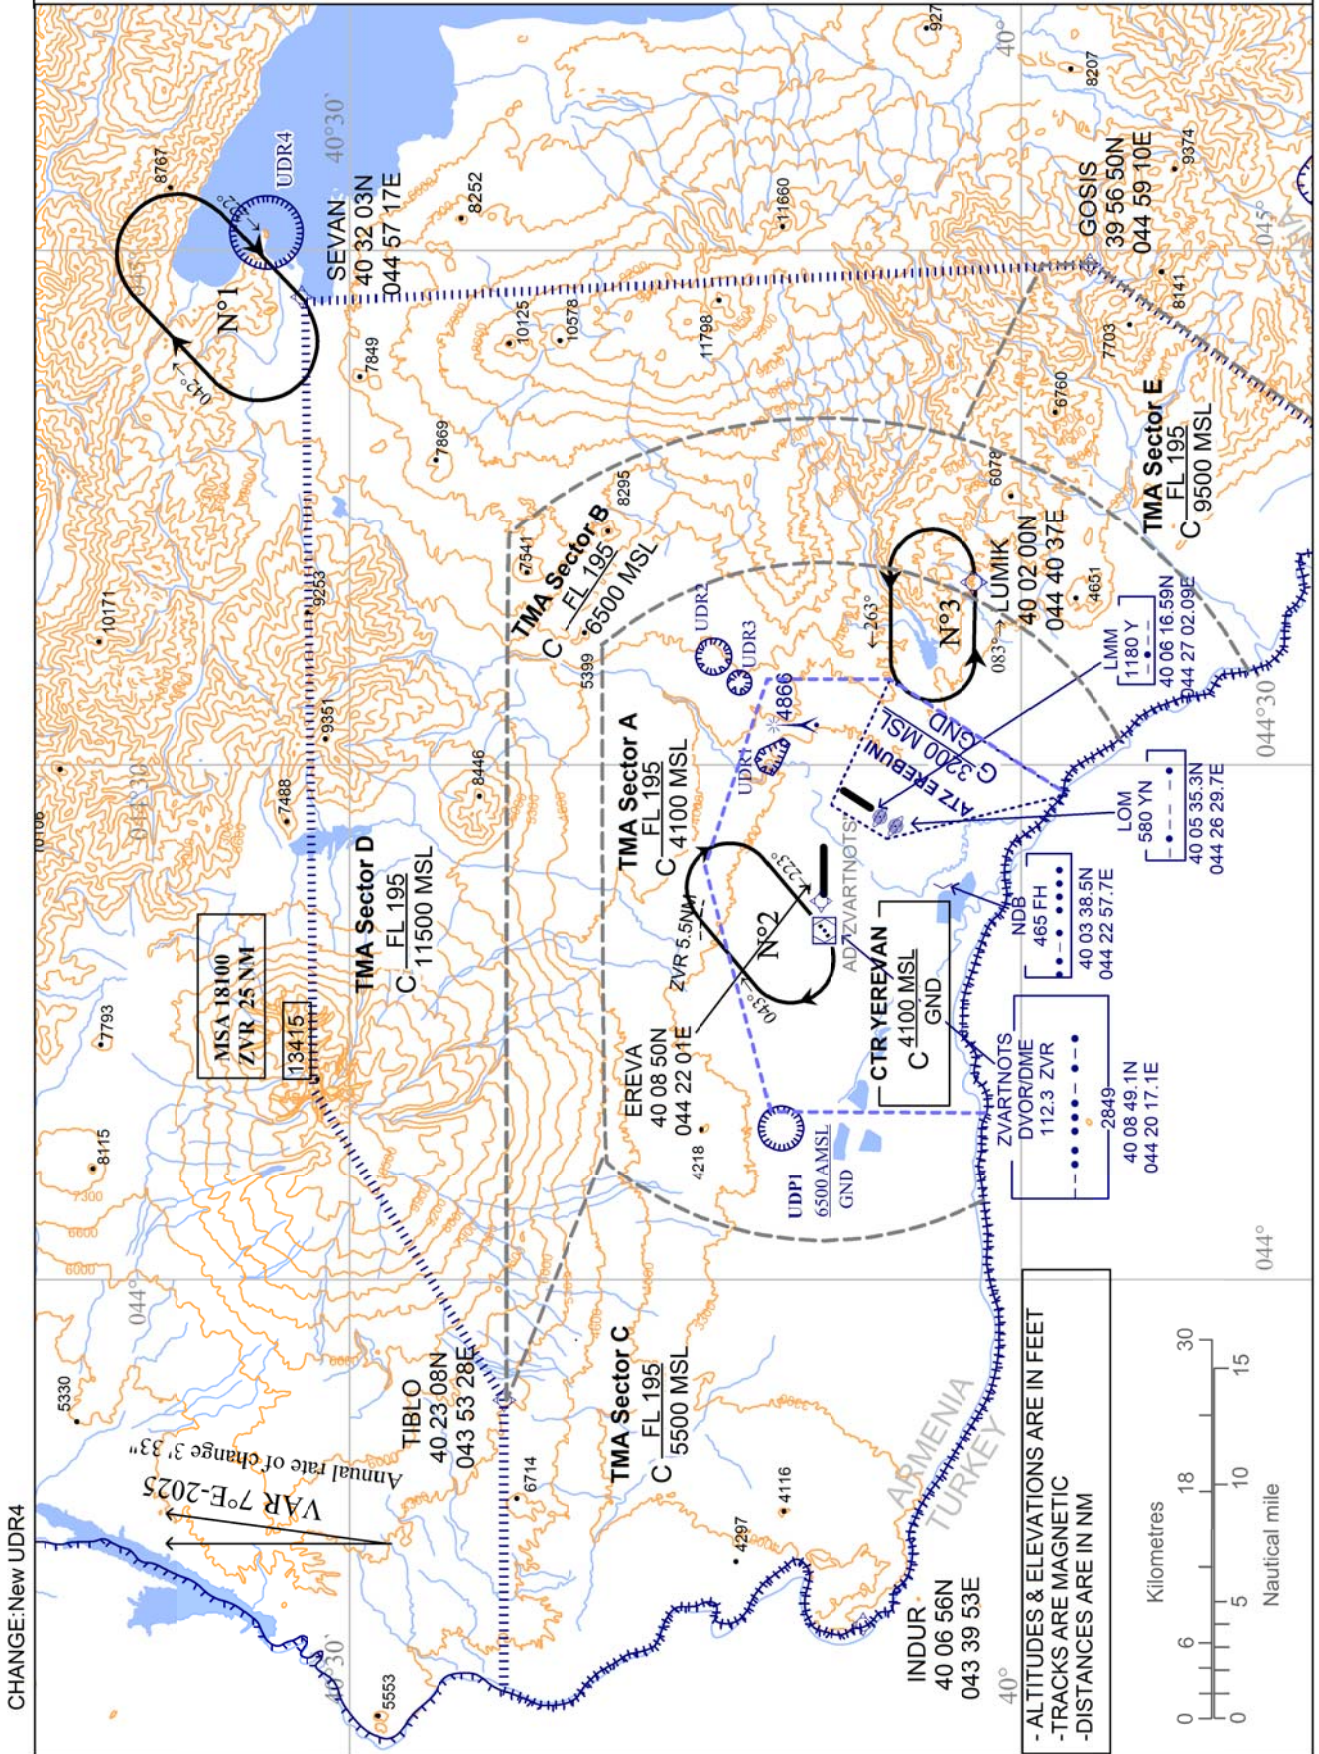

AREA CHART - ICAO

ATIS 119.5
YEREVAN / APP 126.0
YEREVAN / TOWER 128.0
YEREVAN / GROUND 119.0
EREBUNI / BOLOTNY 119.4

HOLDING PATTERNS

N1 - FL140 - FL220 SEVAN
N2 - 7000 - FL140 ZVR
N3 - 9200 - FL140 LUMIK

YEREVAN TMA

CHANGE: New UDR4

VAR 7°E-2025
Annual rate of change 3.33"

- ALTITUDES & ELEVATIONS ARE IN FEET
- TRACKS ARE MAGNETIC
- DISTANCES ARE IN NM